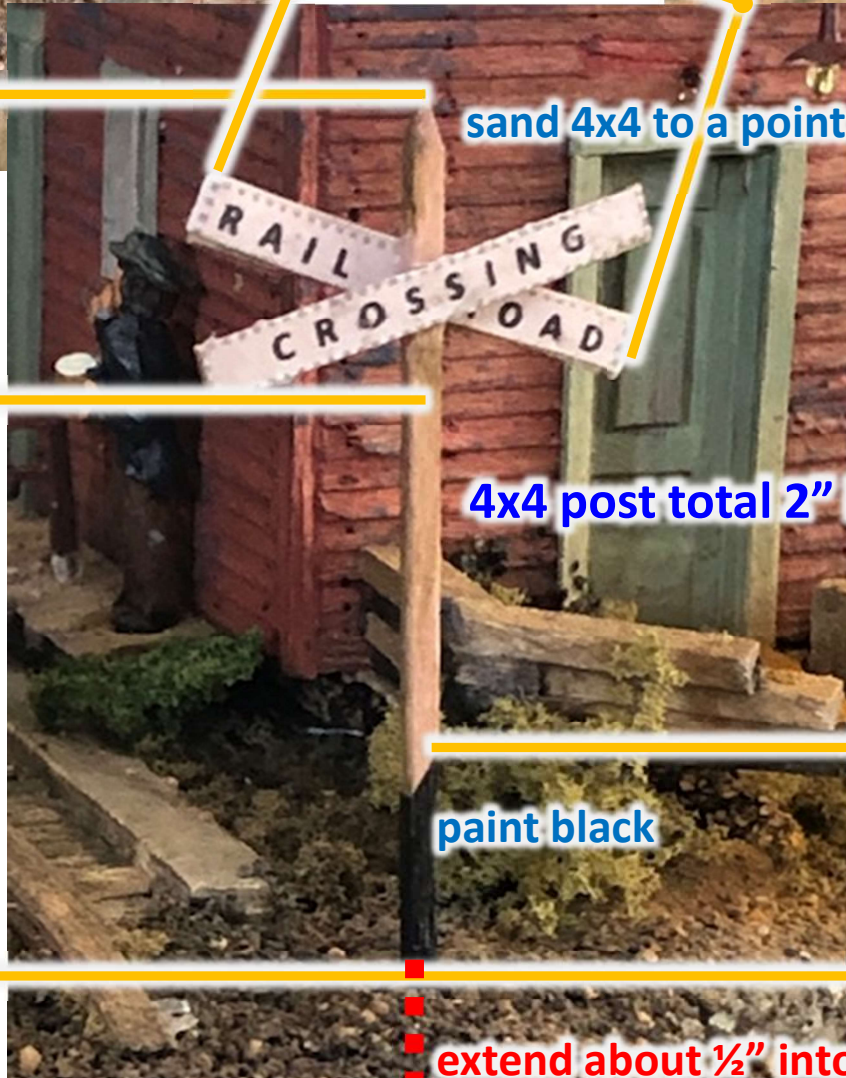

**by Larry Diehl**

**“one sided”  
vs.  
“two sided”**

abt  
3/4”

sand 4x4 to a point

4x4 post total 2” length

paint black

abt  
3’

extend about 1/2” into scenery